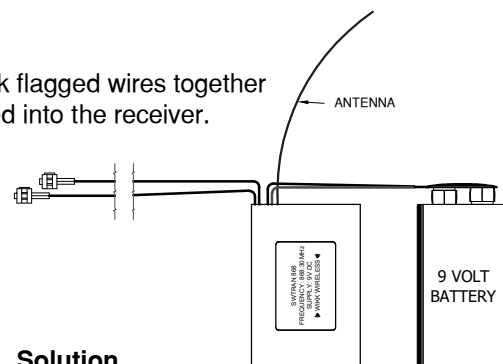

Programming instructions for the SWTRAN868

Wikk's Wireless SWTRAN868 is only compatible with Wikk's Receiver 1 Channel 868.

Programming -

- 1) Attach battery to the SWTRAN868 transmitter.
- 2) Push P1 on the Receiver 1 Channel 868 until you hear a beep then touch the black flagged wires together and hold until the receiver beeps again. The SWTRAN868 will then be programmed into the receiver.

Troubleshooting-

Problem

- A) The receiver does not receive the transmitter signal and the transmitter LED will not light up.
- B) The operating is very weak or sporadic.

Solution

Change the battery

Change the battery or check the wiring on the transmitter or receiver to make sure wires are secure and not pinched.

- 3) Attach quick connects to switch. Twist wires from the switch and transmitter together and insert into the gel connector and crimp.

Technical Specifications-

Operating Frequency- 868.30 MHz
Battery- 9 Volt DC
Operating temperature- -20° F TO 130° F