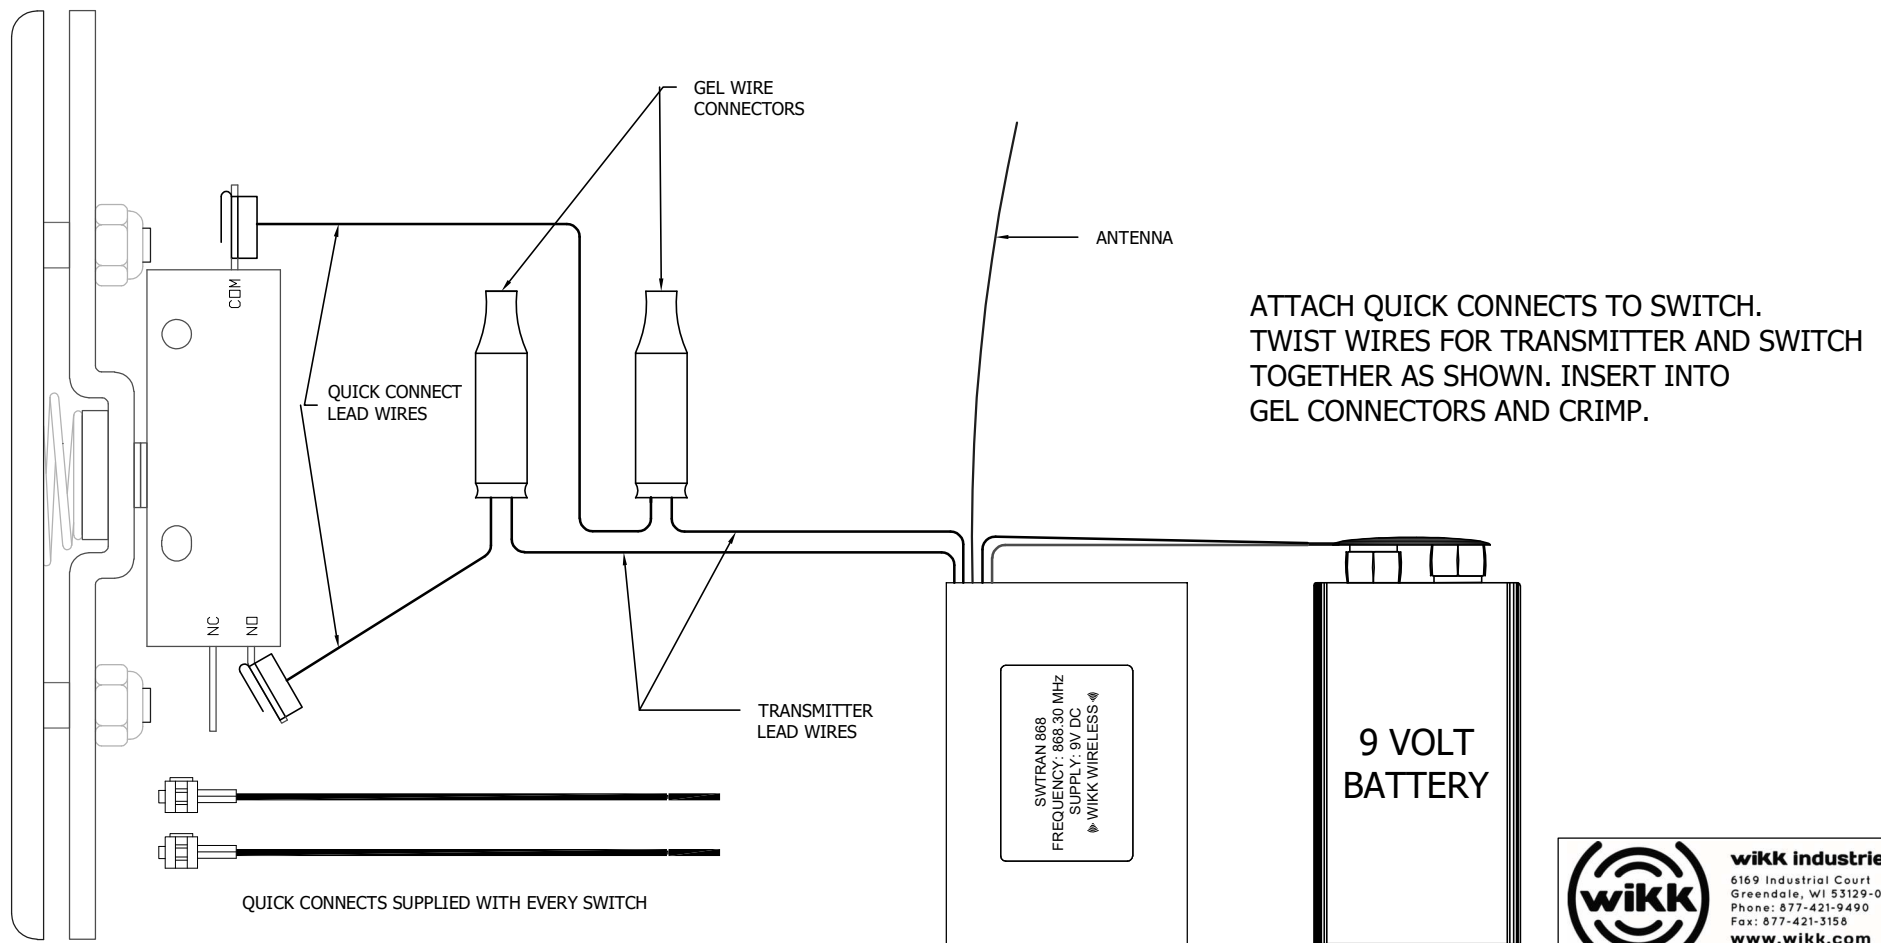

QUICK CONNECTS SUPPLIED WITH EVERY SWITCH

wikk industries inc.

6169 Industrial Court
Greendale, WI 53129-0167
Phone: 877-421-9490
Fax: 877-421-3158
www.wikk.com

SCALE FULL	DRAWN BY/DATE JK/02JAN18	CHECKED BY/DATE LK/02JAN18
TITLE 868 MHz TRANSMITTER INFO		
DRAWING NUMBER SWITCHES\BINDER DETAILS SWITCHES\868 TRANSMITTER INFO